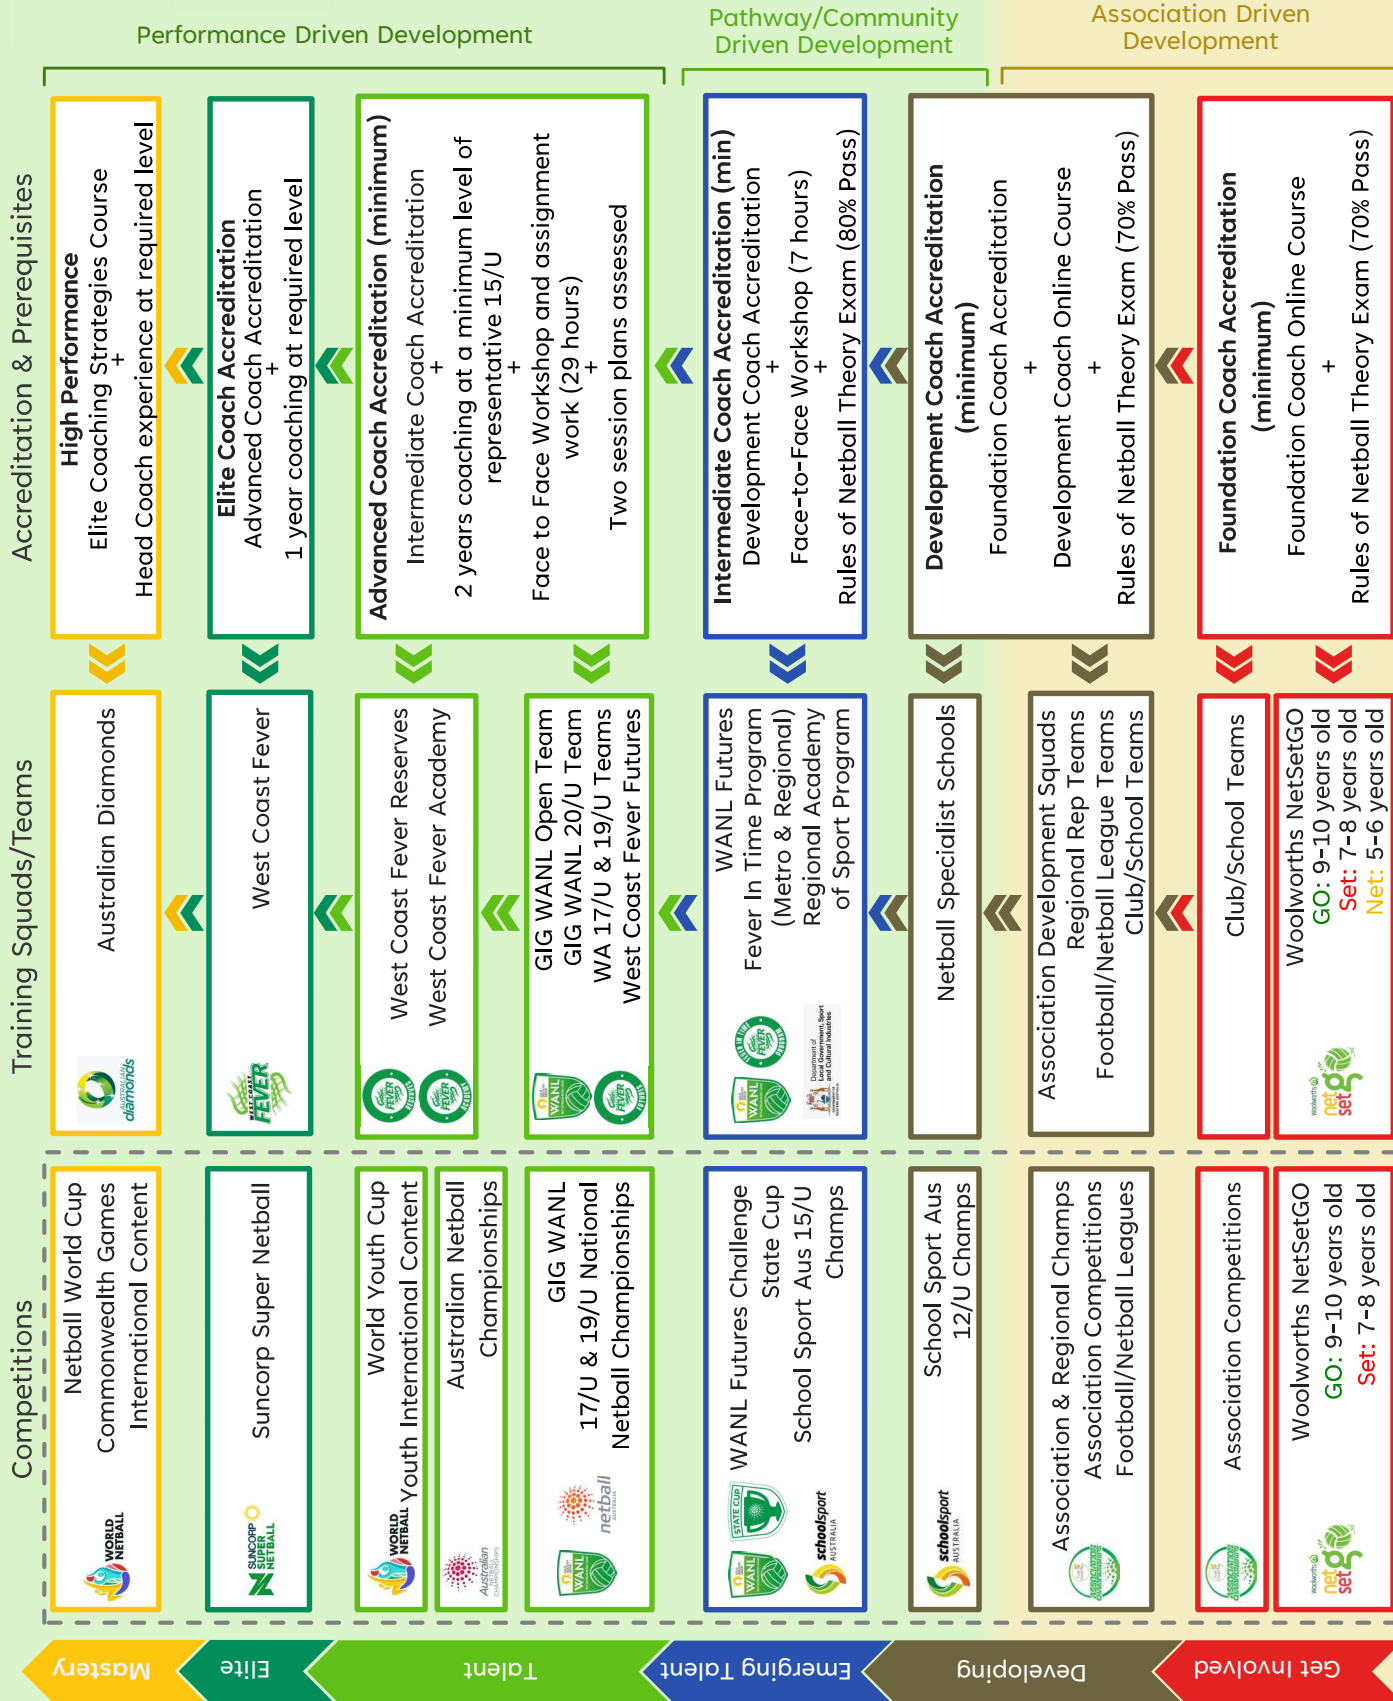

Netball WA Coach Pathway

Aims to seek out and support coaches from entry level positions through to coaching elite athletes.

An integrated pathway, designed to develop new skills, ability and knowledge.

This pathway follows the Netball Australia Coach Accreditation Framework, a six-tier progression with each stage being accredited.

* School Sport WA managed programs recognised by NWA

PRINCIPAL PARTNER

NWA-RES-36

Reviewed: December 2023